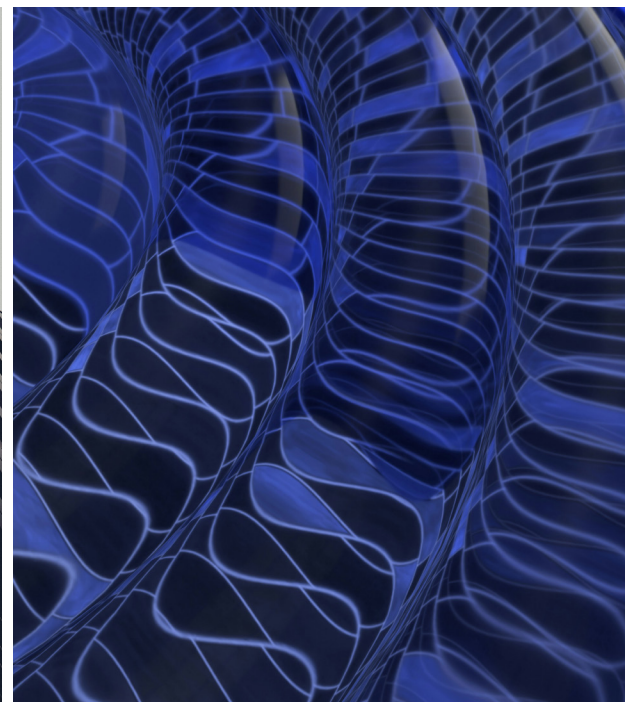

# RUGGED

MINIMALISM

# RUGGED MINIMALISM

The cool, raw elements of stylized brutalism meet the warmer, even-keeled tones of naturalistic living to create the design trend known as Rugged Minimalism. With an appealing industrial charm, this trend takes the rough features of concretes and coarse materials and balances them with cozy and sophisticated elements like bright glass windows and light woods. The stark simplicity of this trend makes it feel powerful and approachable for a minimalist, with a focus on big centerpieces that spring from the architecture. This might mean a large spiral staircase, a slanted statement wall, or a unique window design. The angular pieces complement the increased softness of the warmer colors. Both bold and subtle, this trend finds its footing in a dynamic grayscale with parchment whites and monumental black shades that create a deep contrast. With a refinement rooted in dark academia, Rugged Minimalism manages to use the materials of rustic, industrial design to create a sheltering refuge.