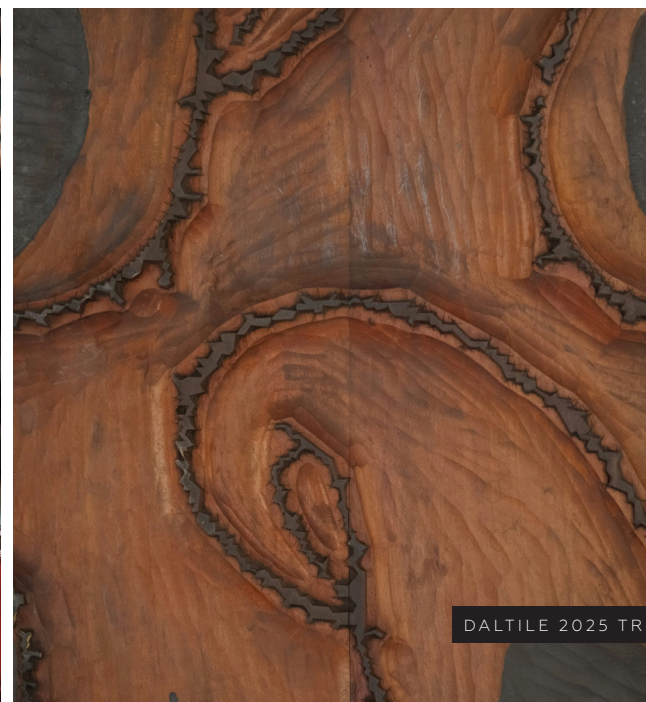

# RUGGED MINIMALISM

The cool, raw elements of stylized brutalism meet the warmer, even-keeled tones of naturalistic living to create the design trend known as Rugged Minimalism. With an appealing industrial charm, this trend takes the rough features of concretes and coarse materials and balances them with cozy and sophisticated elements like bright glass windows and light woods. The stark simplicity of this trend makes it feel powerful and approachable for a minimalist, with a focus on big centerpieces that spring from the architecture. This might mean a large spiral staircase, a slanted statement wall, or a unique window design. The angular pieces complement the increased softness of the warmer colors. Both bold and subtle, this trend finds its footing in a dynamic grayscale with parchment whites and monumental black shades that create a deep contrast. With a refinement rooted in dark academia, Rugged Minimalism manages to use the materials of rustic, industrial design to create a sheltering refuge.